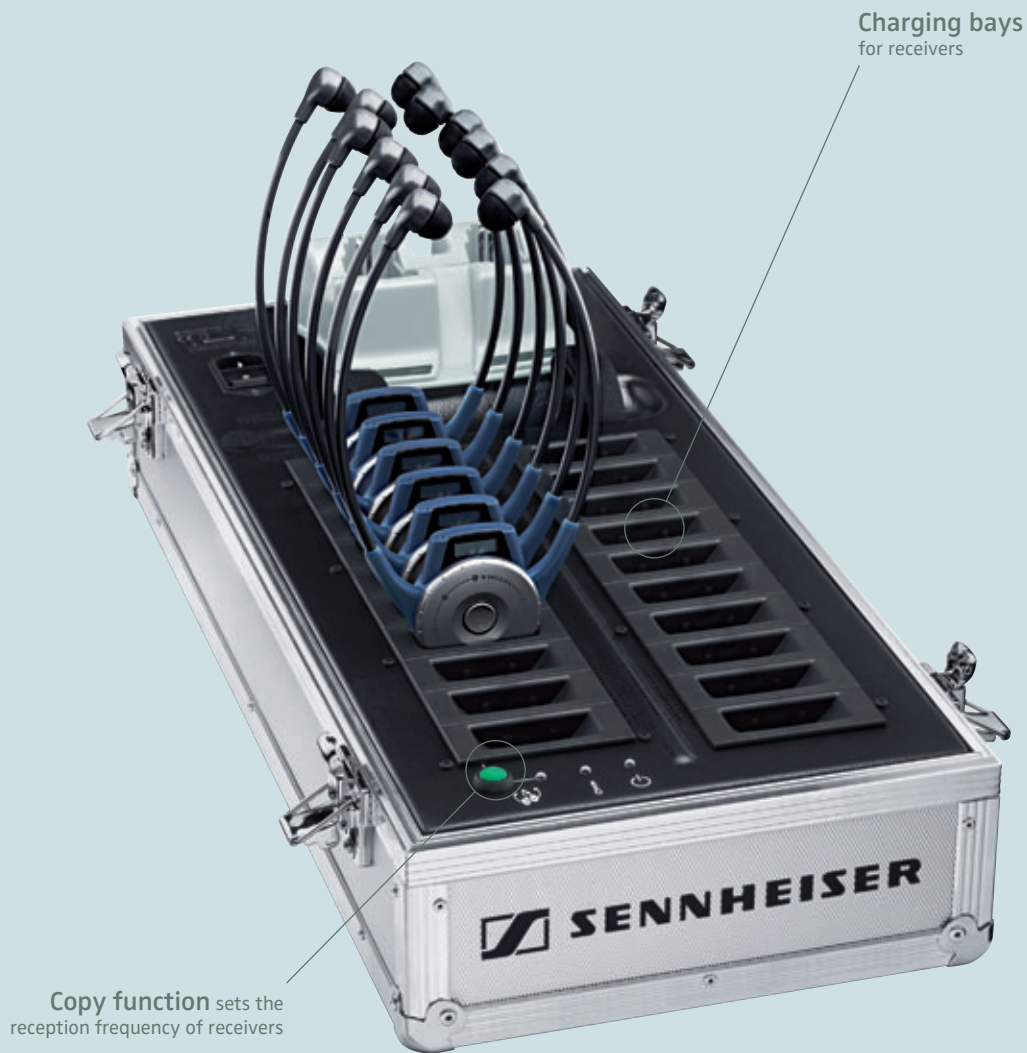

Making Your Tour 'State of the Art'

TourGuide 2020-D

HDE 2020-D Makes sure that everyone will understand you: TourGuide 2020-D is the unique guided tour system for any city or business tour, ensuring that you will be heard both clearly and distinctly. Your audience will simply need to wear a stethoset TourGuide receiver that is comfortable to wear and despite containing so much technology weighs just 70 grams. This truly unique device integrates both the receiver and headphones and delivers a number of advantages for you.

No longer will your audience have to carry any more equipment than is absolutely necessary. Being a one piece device, they will no longer risk a tangle of cables! The powerful battery ensures that the device will work for up to 8 hours. Regardless of whether you are providing your tour in a big city or a large corporation, TourGuide 2020-D will ensure that your tour will proceed without interruption. The stethoset receiver automatically deactivates itself the moment that it is taken off, meaning battery life will be preserved. No longer will the tourguide need to check all of the sets after one tour finishes and before the next tour starts.

Your tour participants will be able to individually adjust the volume through a rotary control on the receiver, without the need to even take the device off. An LC display will clearly confirm the volume, battery status, quality of reception and the channel being listened to. Channels can easily be set and adjusted by using the middle buttons.